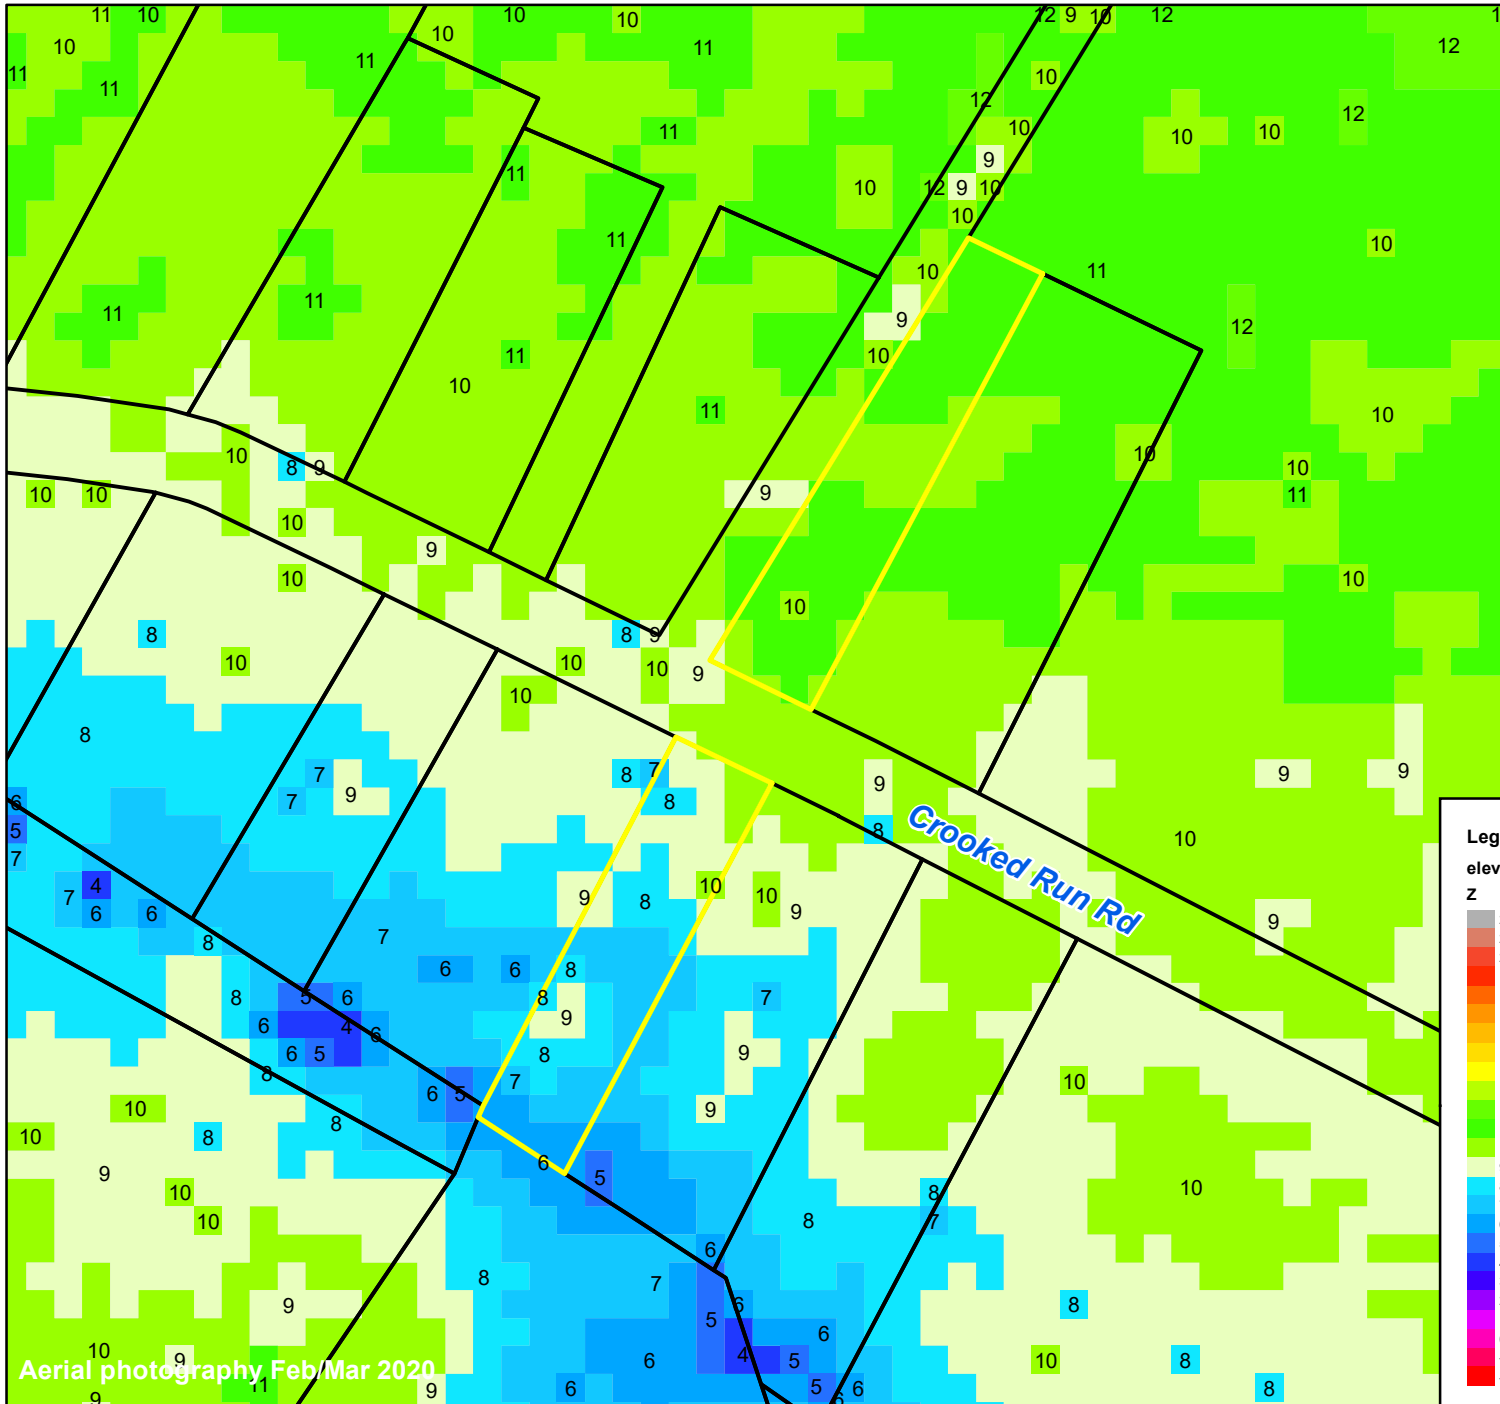

# Pasquotank County, NC

Parcel ID: 7968 750610

Map: P110-59-1

LOT: 0

00543 CROOKED RUN RD  
RIDDICK, WILLIAM H & LILLE  
% DELON RIDDICK  
126 TIFF LANE  
ELIZABETH CITY NC 27909

Deed Book:  
Deed Page:  
Date: 0

Land Value: 30300  
Ag Value: 0  
Bldg Value: 1200  
Total Value: 31500

Taxed Acres: 1.11

**PASQUOTANK**  
COUNTY NC

Date: 3/6/2023

Property Ownership/  
Lines as of January 1, 2023

**NOT A SURVEY**

This map was created from historic maps, recorded deeds and surveys.  
It CAN NOT be used to convey land, settle land disputes or build fences.